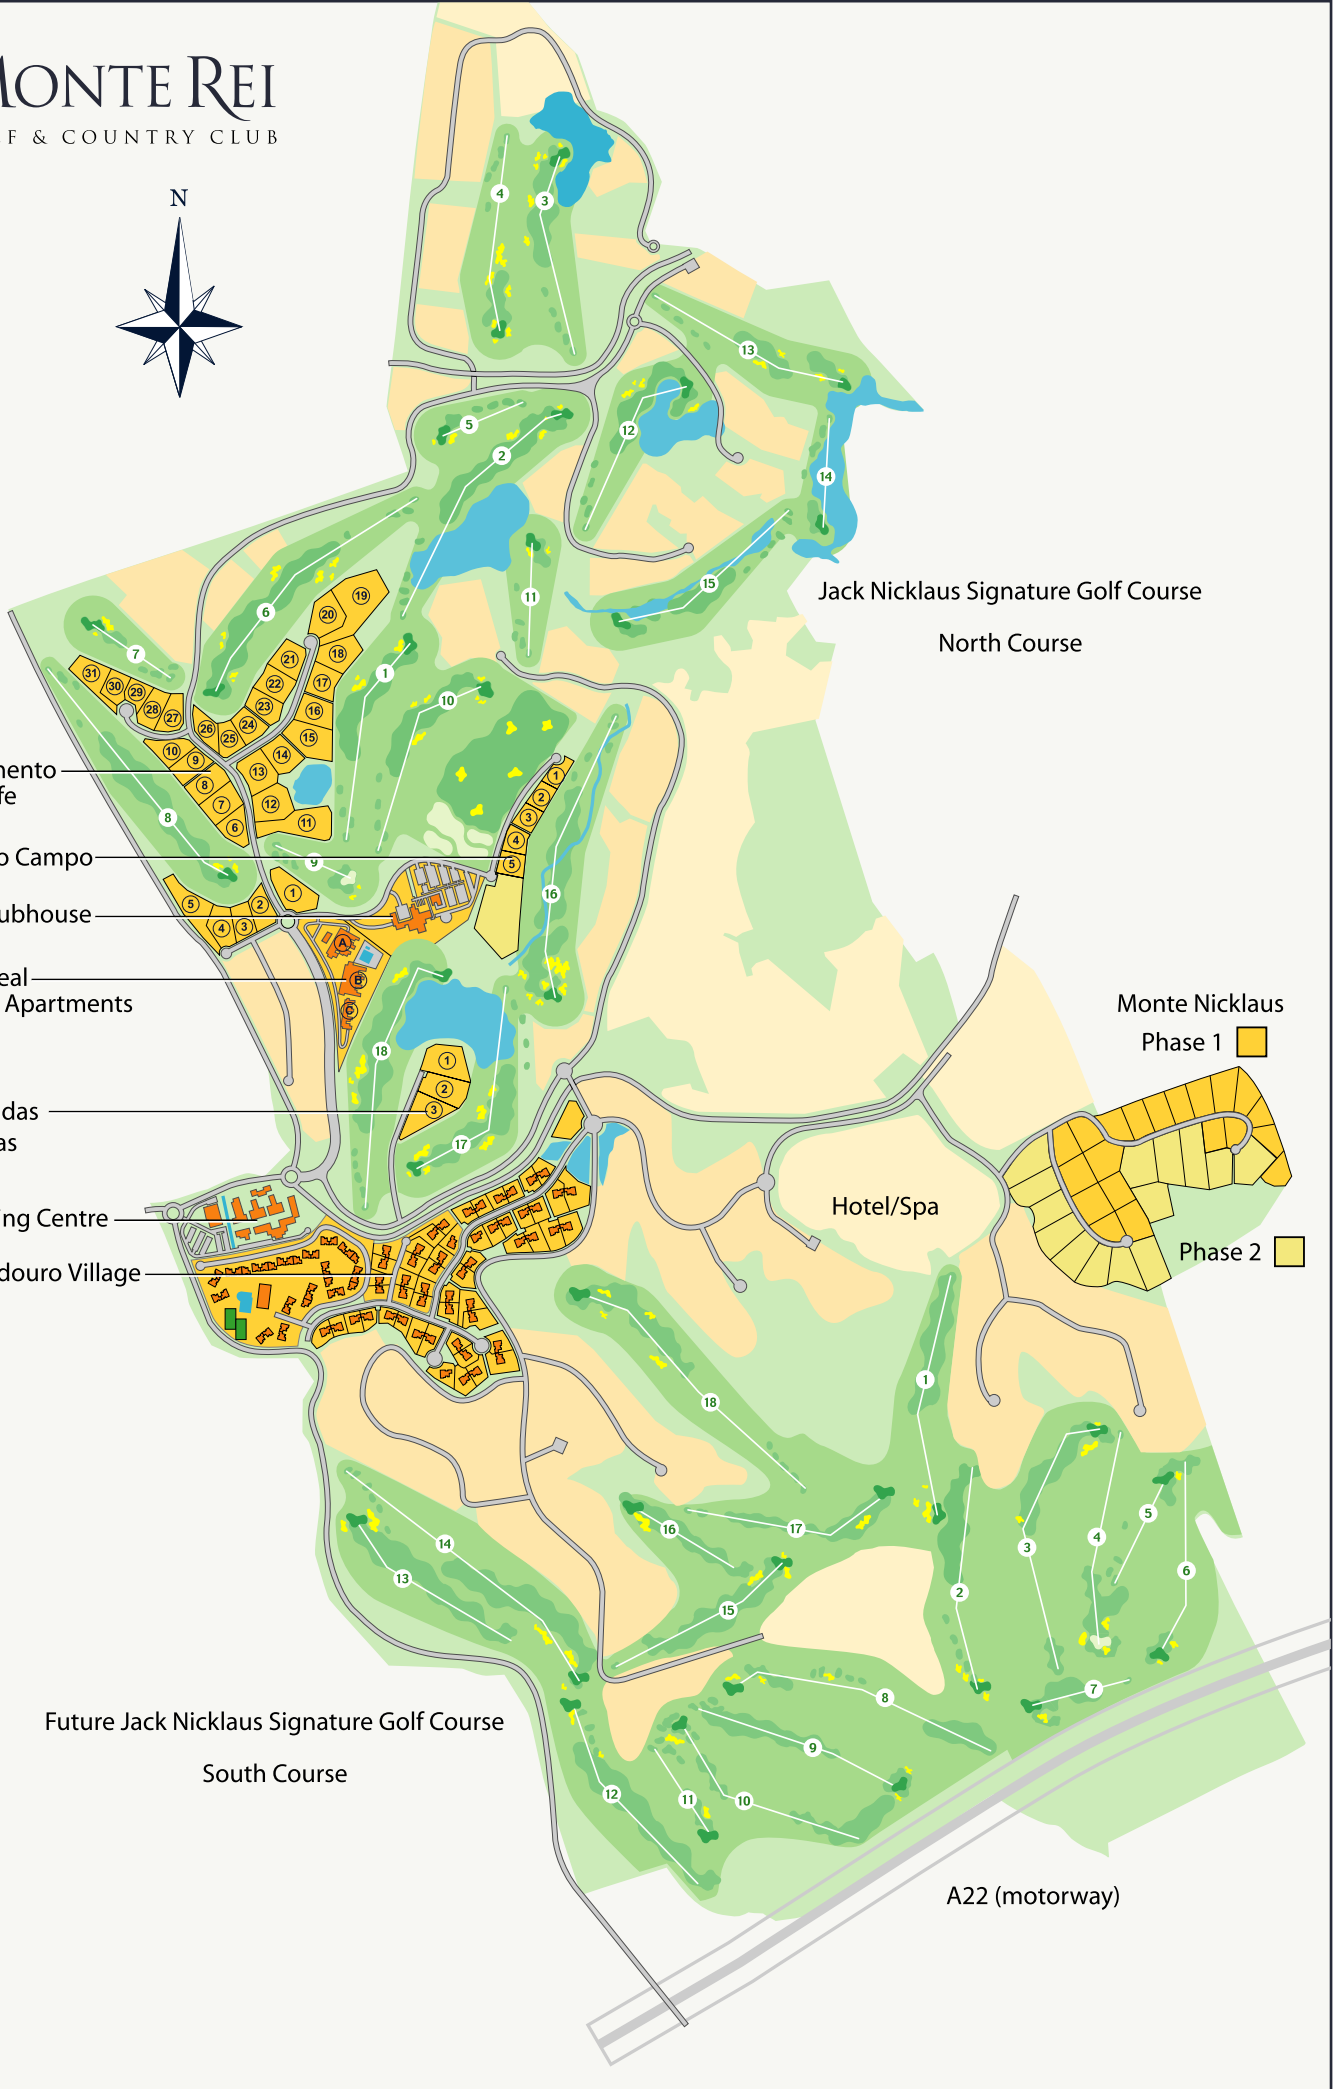

# MONTE REI

GOLF & COUNTRY CLUB

- Loteamento do Golfe
- Casa do Campo
- Golf Clubhouse
- Vista Real Luxury Apartments
- Monte das Oliveiras
- Shopping Centre
- O Miradouro Village

Jack Nicklaus Signature Golf Course  
North Course

Monte Nicklaus  
Phase 1  
Phase 2

Hotel/Spa

Future Jack Nicklaus Signature Golf Course  
South Course

A22 (motorway)

# MONTE REI

GOLF & COUNTRY CLUB

## VILLA PLOTS

Plot N°	Area (m <sup>2</sup> )	Construction Area (m <sup>2</sup> )
1	4356	650
2	2899	500
3	2549	500
4	3142	500
5	5695	500
6	2567	420
7	3267	500
8	3120	500
9	2733	500
10	2754	500
11	5476	700
12	3840	650
13	3798	650
14	3324	550
15	4587	700